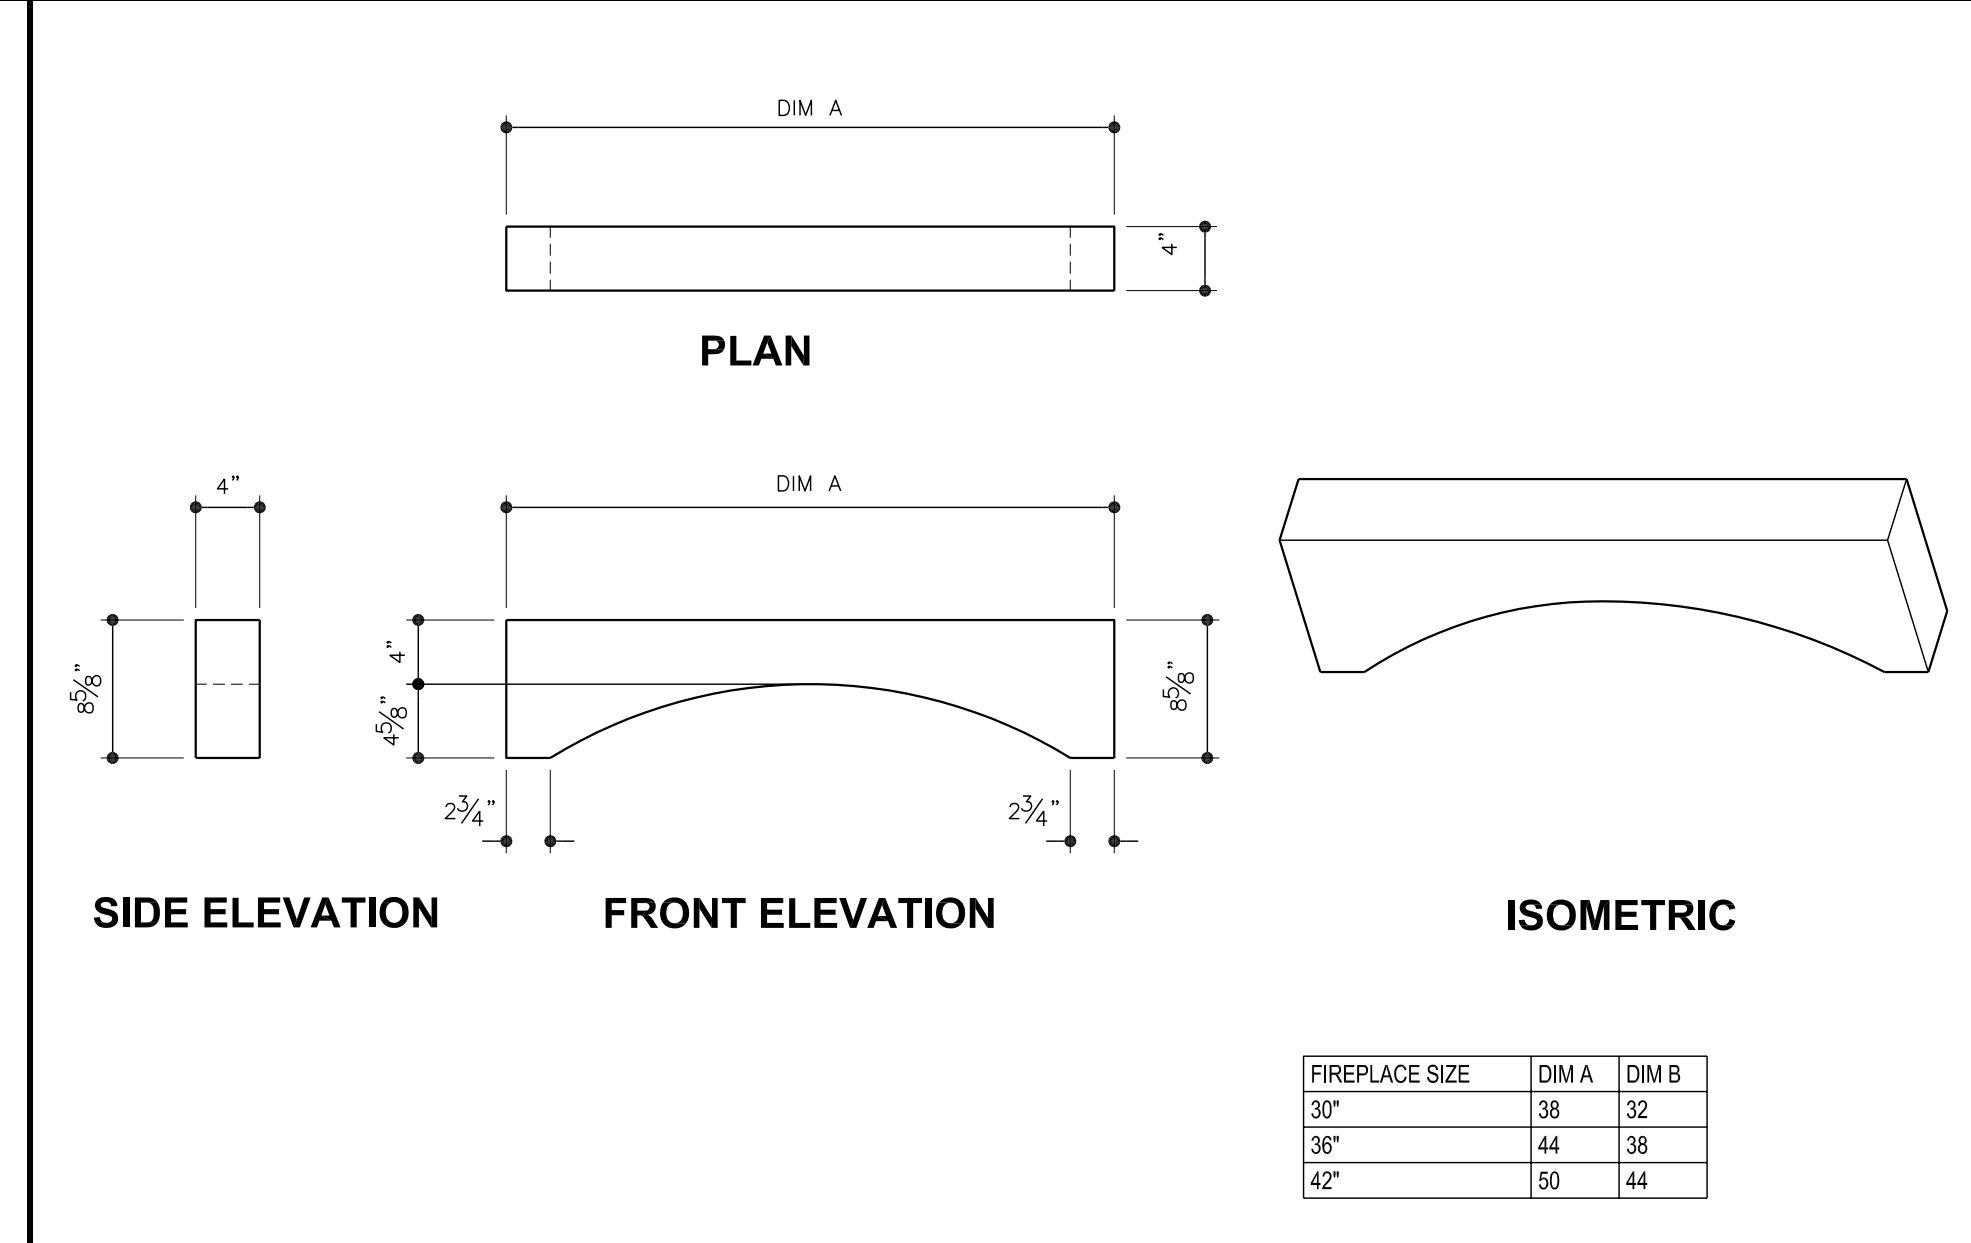

21 VENTLESS TOP PLATE SCALE: 1" = 1'-0"

4 FIREBOX BACK- LEVEL 3 SCALE: 1" = 1'-0"

5 FIREBOX BACK- LEVEL 4 SCALE: 1" = 1'-0"

20 FIREBOX ARCHED HEADER (OPTIONAL) SCALE: 1" = 1'-0"

1 BASE PLATE SCALE: 1" = 1'-0"

2 FIREBOX SIDE SCALE: 1" = 1'-0"

3 FIREBOX BACK- STRAIGHT BACK BLOCK SCALE: 1" = 1'-0"

FireRock

The fireplace, rekindled.

VENT-FREE FIREPLACE- INDIVIDUAL COMPONENTS