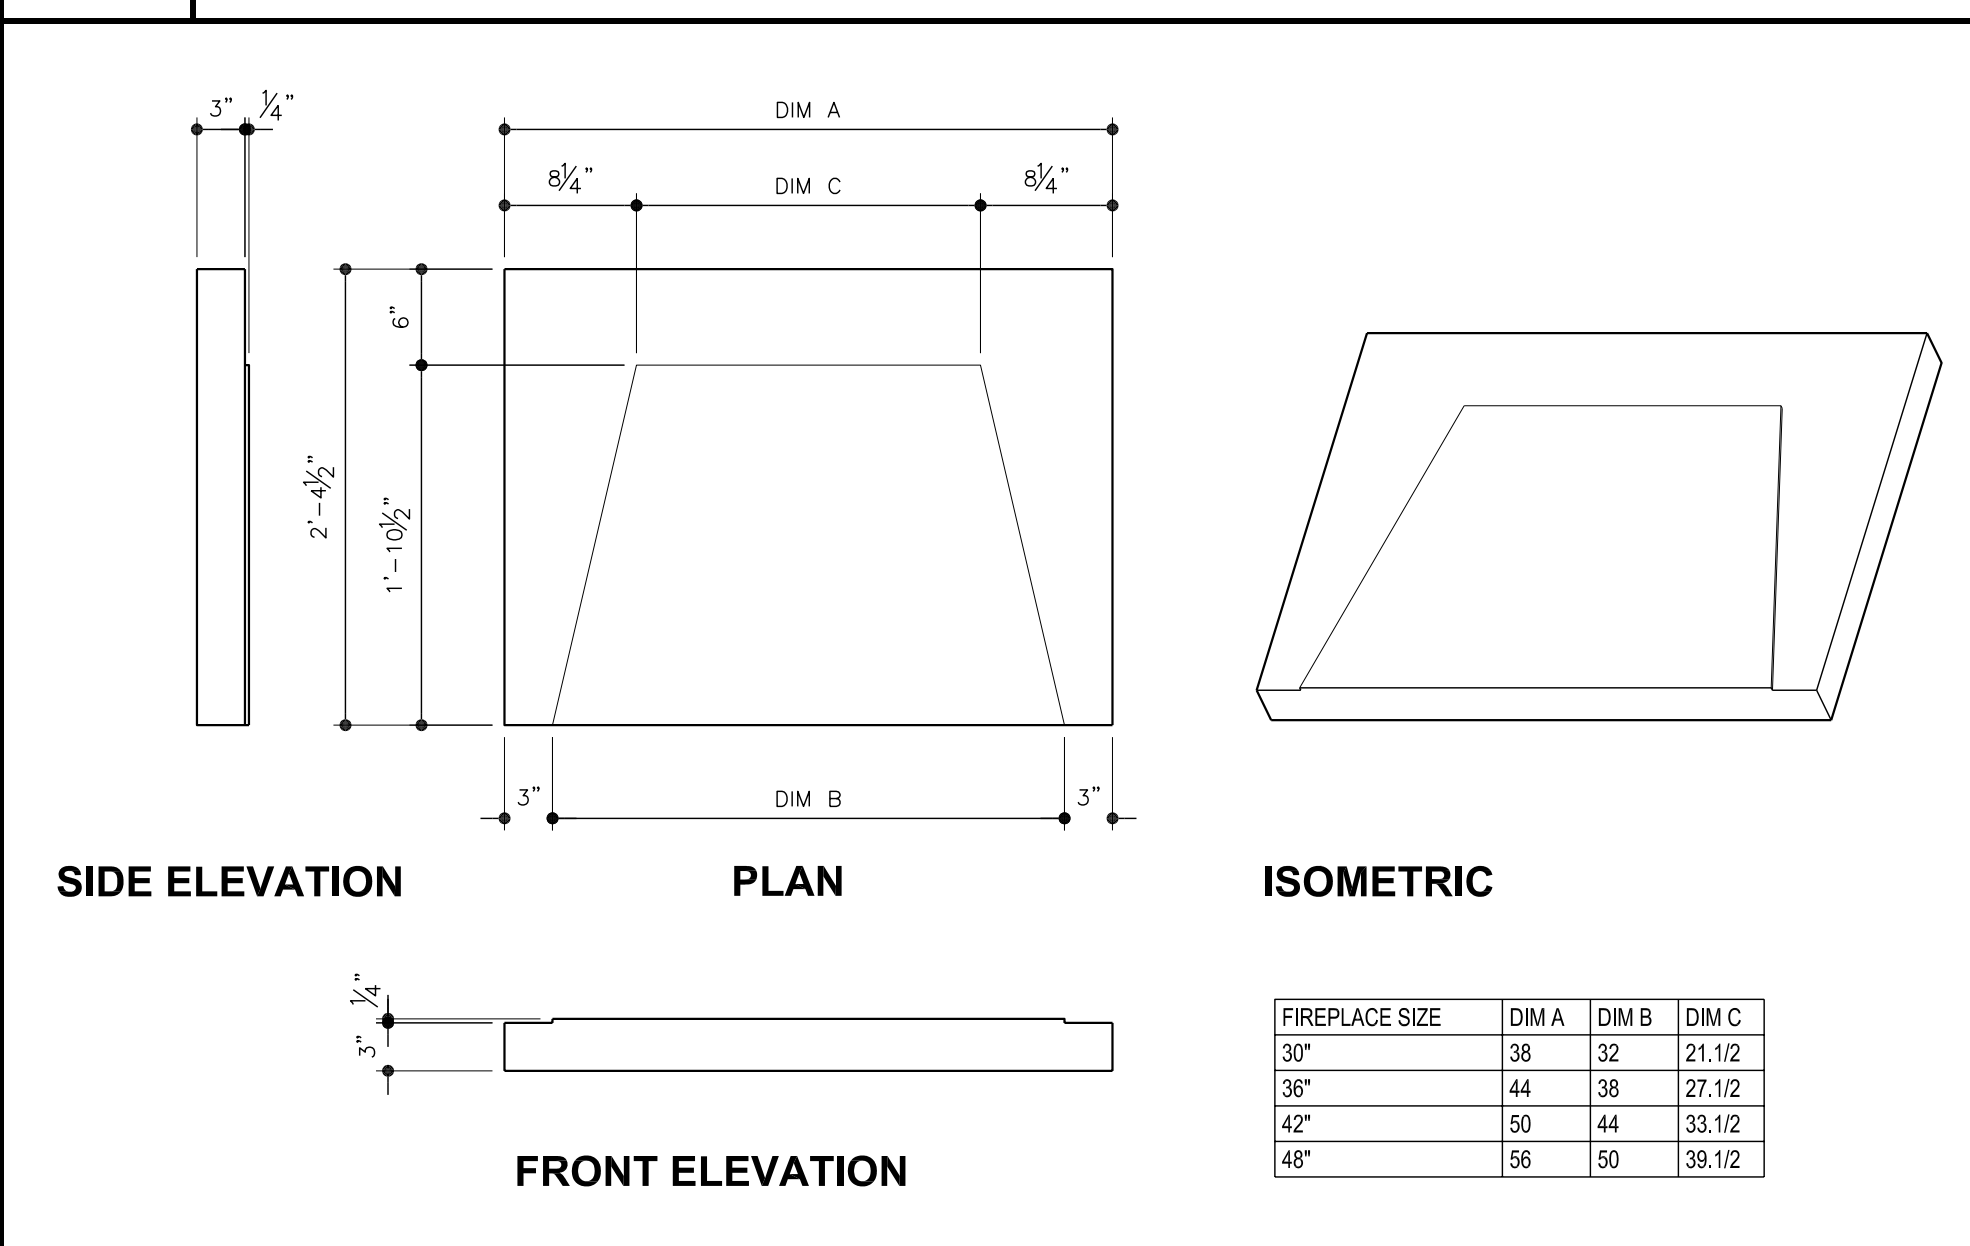

21 VENTLESS TOP PLATE SCALE: 1" = 1'-0"

4 FIREBOX BACK- LEVEL 3 SCALE: 1" = 1'-0"

5 FIREBOX BACK- LEVEL 4 SCALE: 1" = 1'-0"

20 FIREBOX ARCHED HEADER (OPTIONAL) SCALE: 1" = 1'-0"

1 BASE PLATE SCALE: 1" = 1'-0"

2 FIREBOX SIDE SCALE: 1" = 1'-0"

3 FIREBOX BACK- STRAIGHT BACK BLOCK SCALE: 1" = 1'-0"

FireRock

The fireplace, rekindled.

VENT-FREE FIREPLACE- INDIVIDUAL COMPONENTS