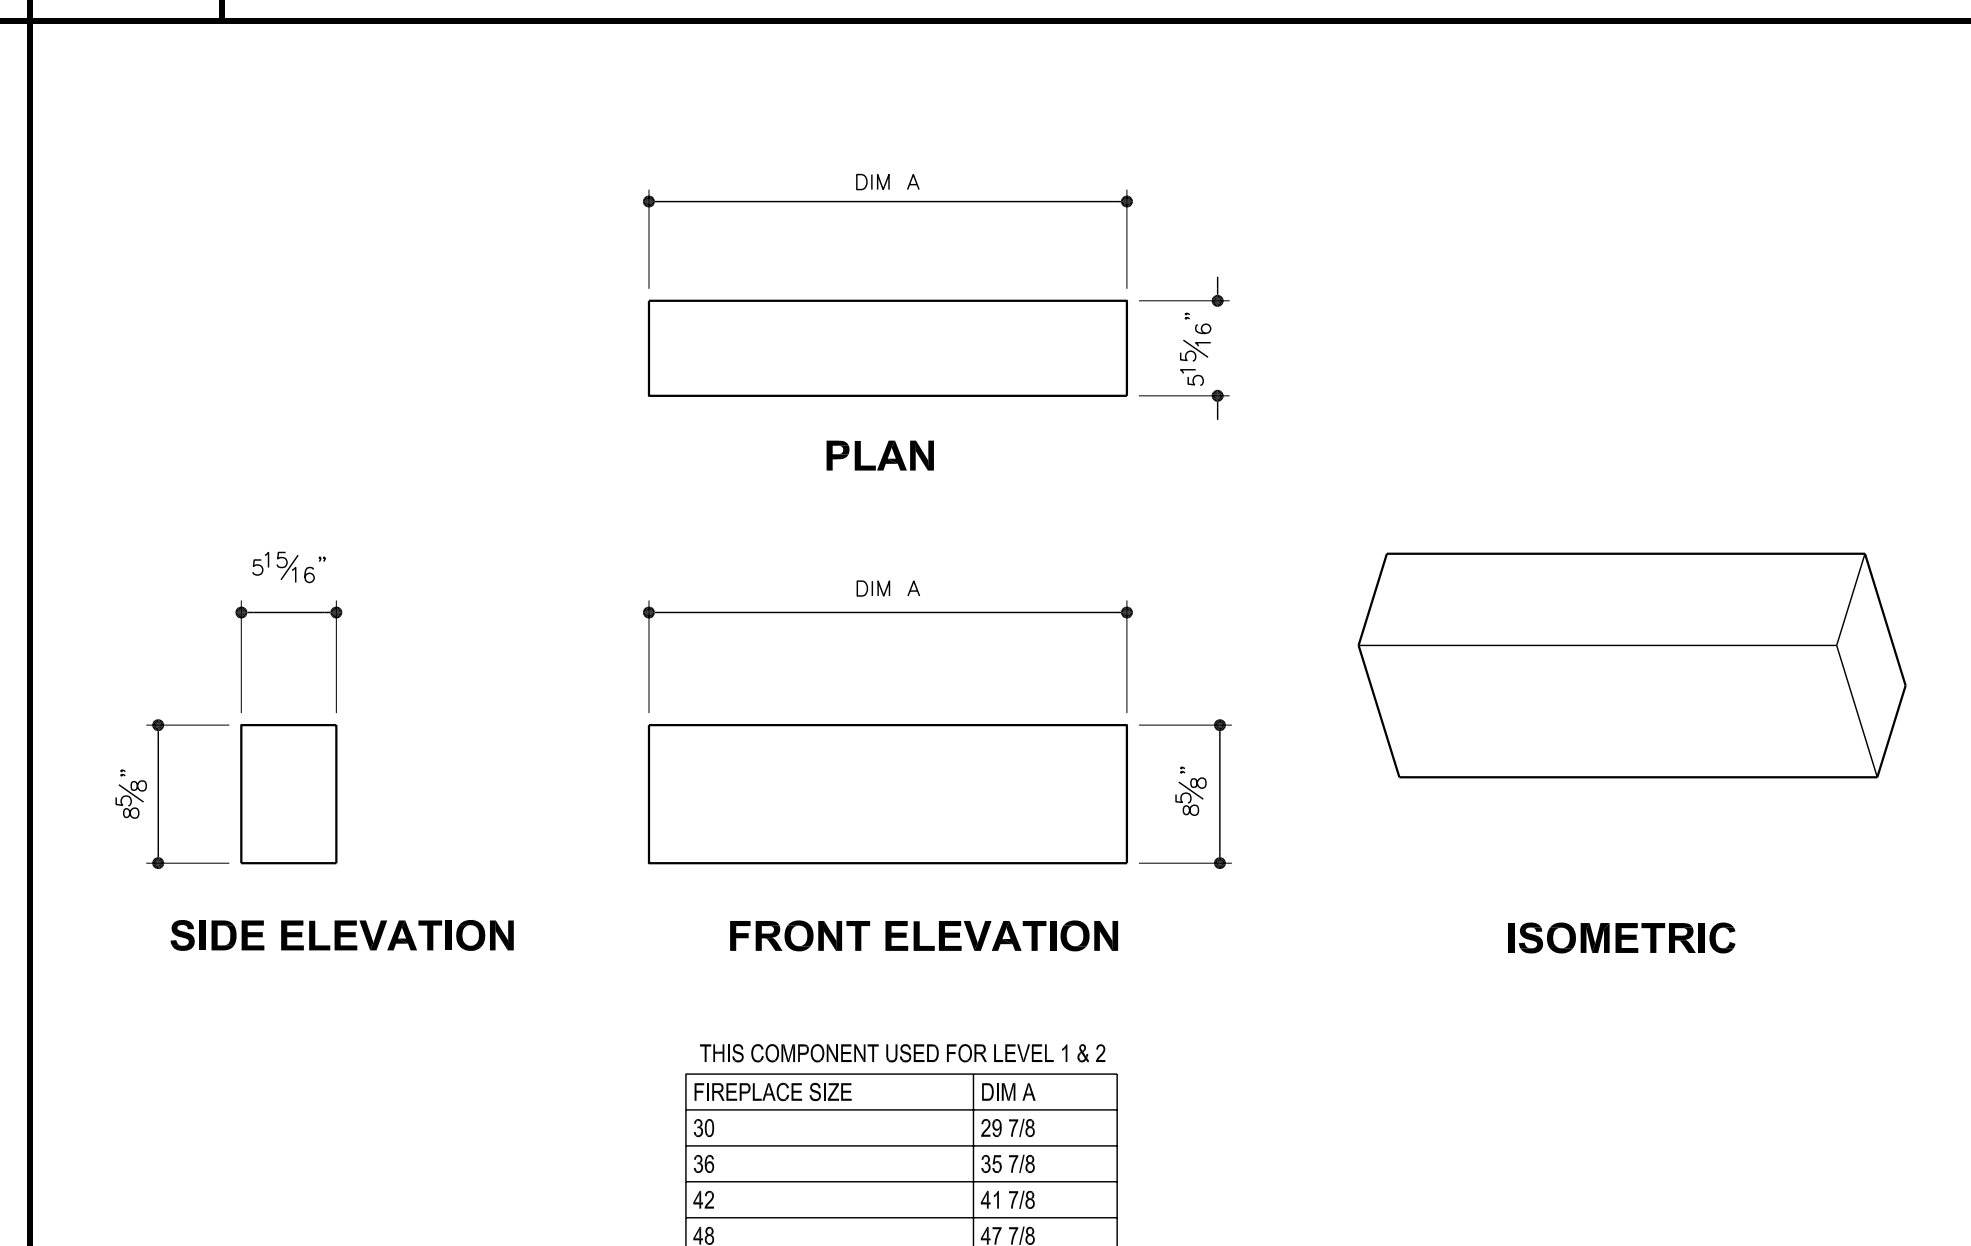

21 VENTLESS TOP PLATE SCALE: 1" = 1'-0"

4 FIREBOX BACK- LEVEL 3 SCALE: 1" = 1'-0"

5 FIREBOX BACK- LEVEL 4 SCALE: 1" = 1'-0"

20 FIREBOX ARCHED HEADER (OPTIONAL) SCALE: 1" = 1'-0"

1 BASE PLATE SCALE: 1" = 1'-0"

2 FIREBOX SIDE SCALE: 1" = 1'-0"

3 FIREBOX BACK- STRAIGHT BACK BLOCK SCALE: 1" = 1'-0"

FireRock

The fireplace, rekindled.

VENT-FREE FIREPLACE- INDIVIDUAL COMPONENTS