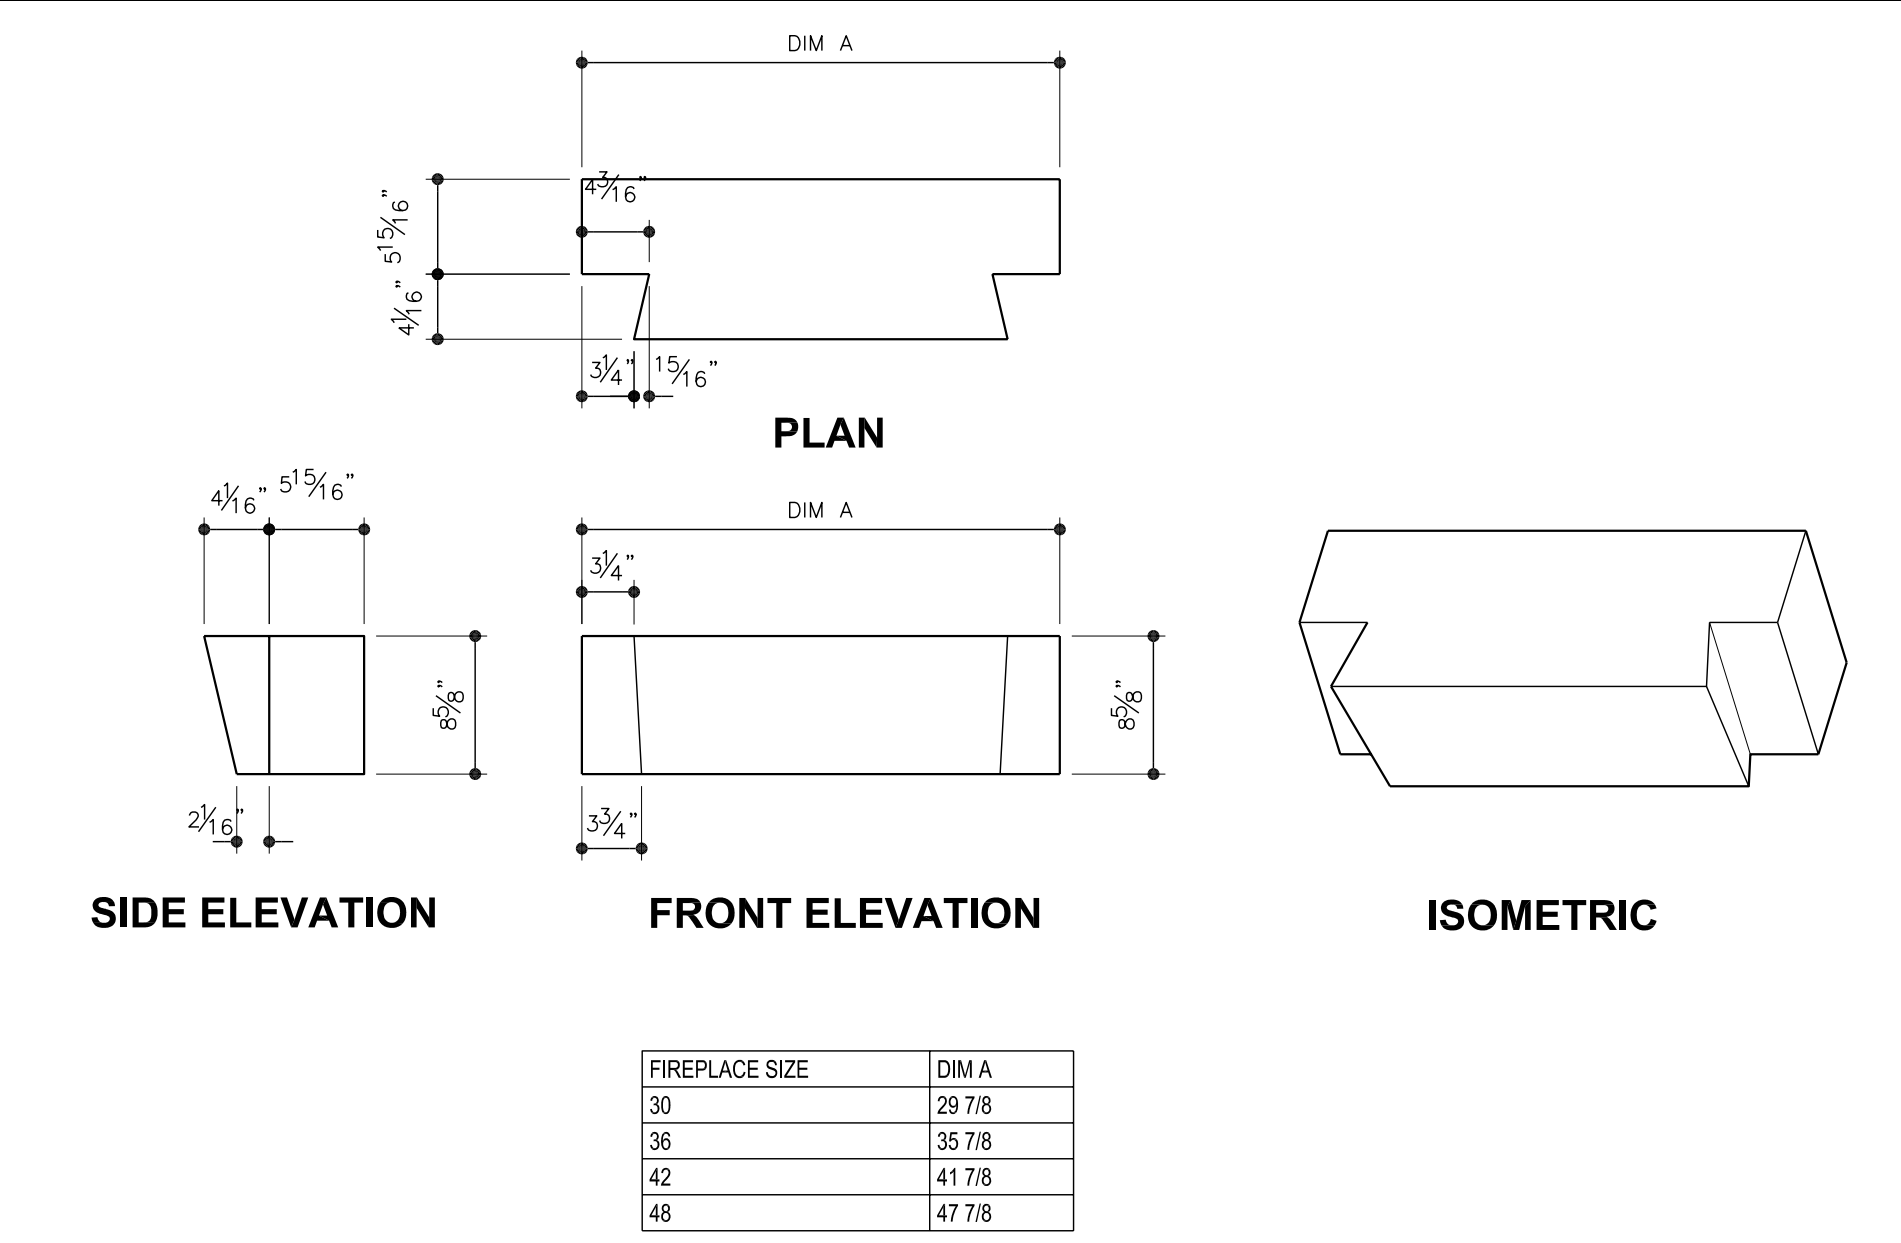

21 VENTLESS TOP PLATE SCALE: 1" = 1'-0"

4 FIREBOX BACK- LEVEL 3 SCALE: 1" = 1'-0"

5 FIREBOX BACK- LEVEL 4 SCALE: 1" = 1'-0"

20 FIREBOX ARCHED HEADER (OPTIONAL) SCALE: 1" = 1'-0"

1 BASE PLATE SCALE: 1" = 1'-0"

2 FIREBOX SIDE SCALE: 1" = 1'-0"

3 FIREBOX BACK- STRAIGHT BACK BLOCK SCALE: 1" = 1'-0"

FireRock

The fireplace, rekindled.

VENT-FREE FIREPLACE- INDIVIDUAL COMPONENTS