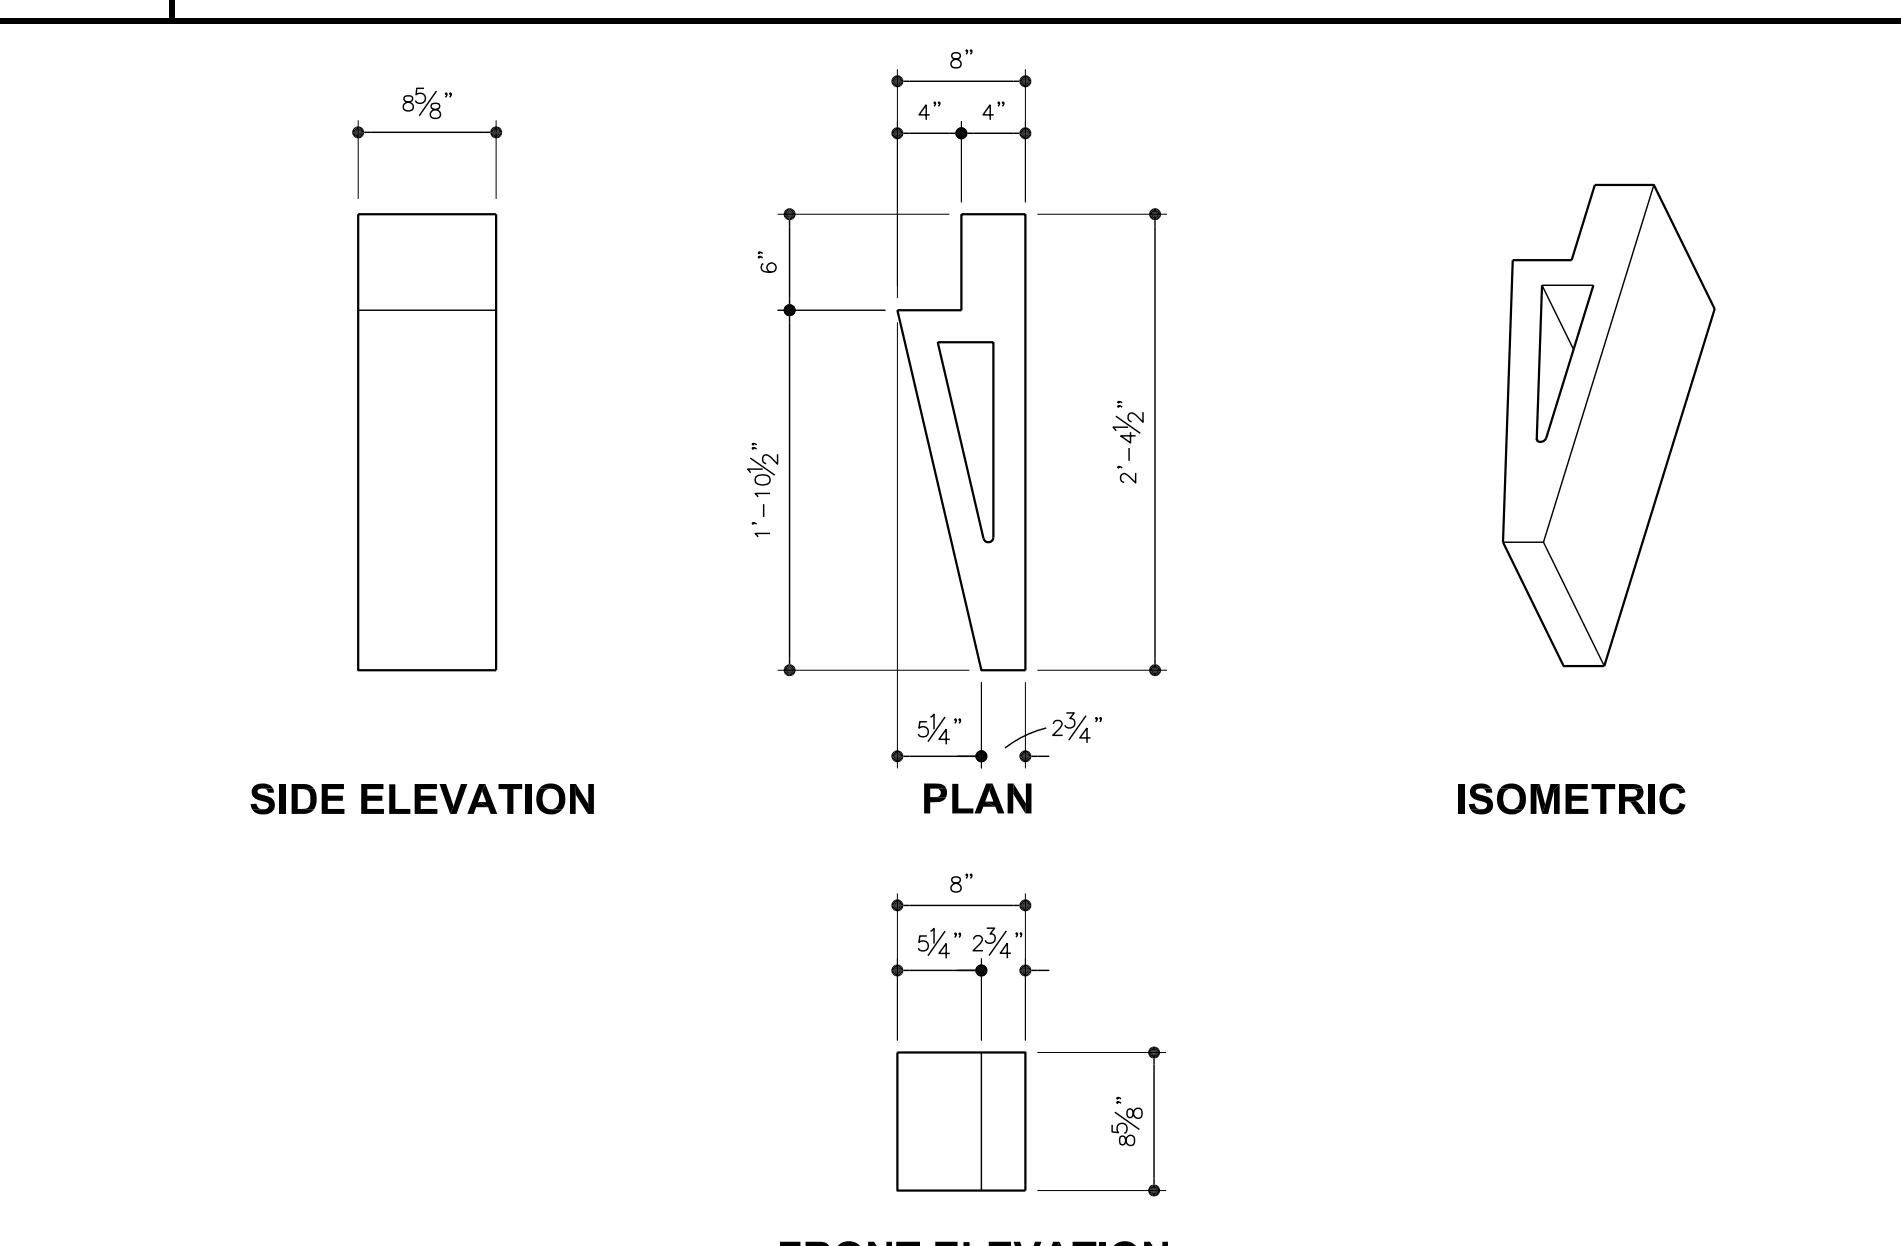

21 VENTLESS TOP PLATE SCALE: 1" = 1'-0"

4 FIREBOX BACK- LEVEL 3 SCALE: 1" = 1'-0"

5 FIREBOX BACK- LEVEL 4 SCALE: 1" = 1'-0"

20 FIREBOX ARCHED HEADER (OPTIONAL) SCALE: 1" = 1'-0"

1 BASE PLATE SCALE: 1" = 1'-0"

2 FIREBOX SIDE SCALE: 1" = 1'-0"

3 FIREBOX BACK- STRAIGHT BACK BLOCK SCALE: 1" = 1'-0"

FireRock

The fireplace, rekindled.

VENT-FREE FIREPLACE- INDIVIDUAL COMPONENTS