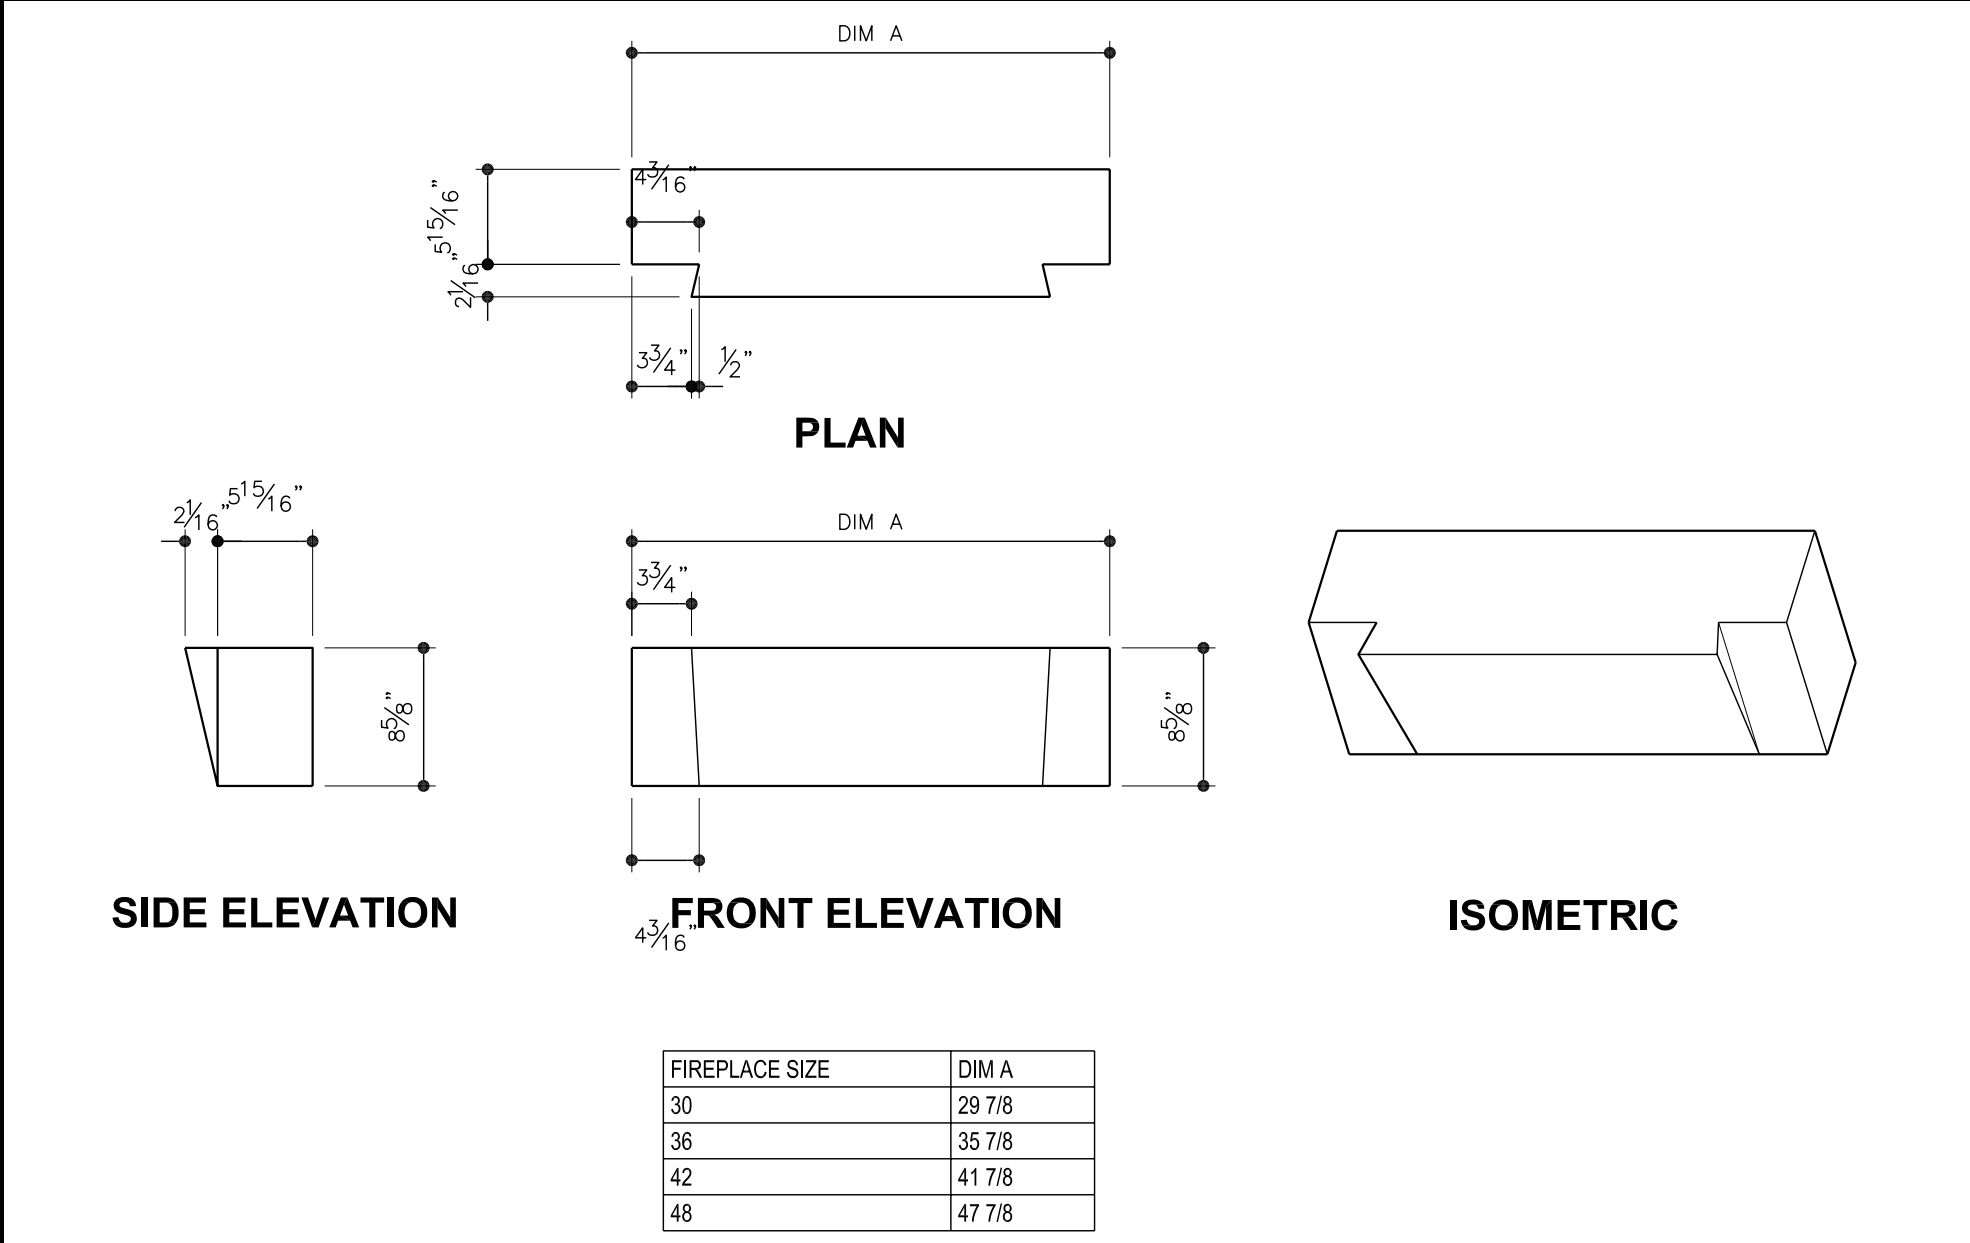

21 VENTLESS TOP PLATE SCALE: 1" = 1'-0"

4 FIREBOX BACK- LEVEL 3 SCALE: 1" = 1'-0"

5 FIREBOX BACK- LEVEL 4 SCALE: 1" = 1'-0"

20 FIREBOX ARCHED HEADER (OPTIONAL) SCALE: 1" = 1'-0"

1 BASE PLATE SCALE: 1" = 1'-0"

2 FIREBOX SIDE SCALE: 1" = 1'-0"

3 FIREBOX BACK- STRAIGHT BACK BLOCK SCALE: 1" = 1'-0"

FireRock

The fireplace, rekindled.

VENT-FREE FIREPLACE- INDIVIDUAL COMPONENTS