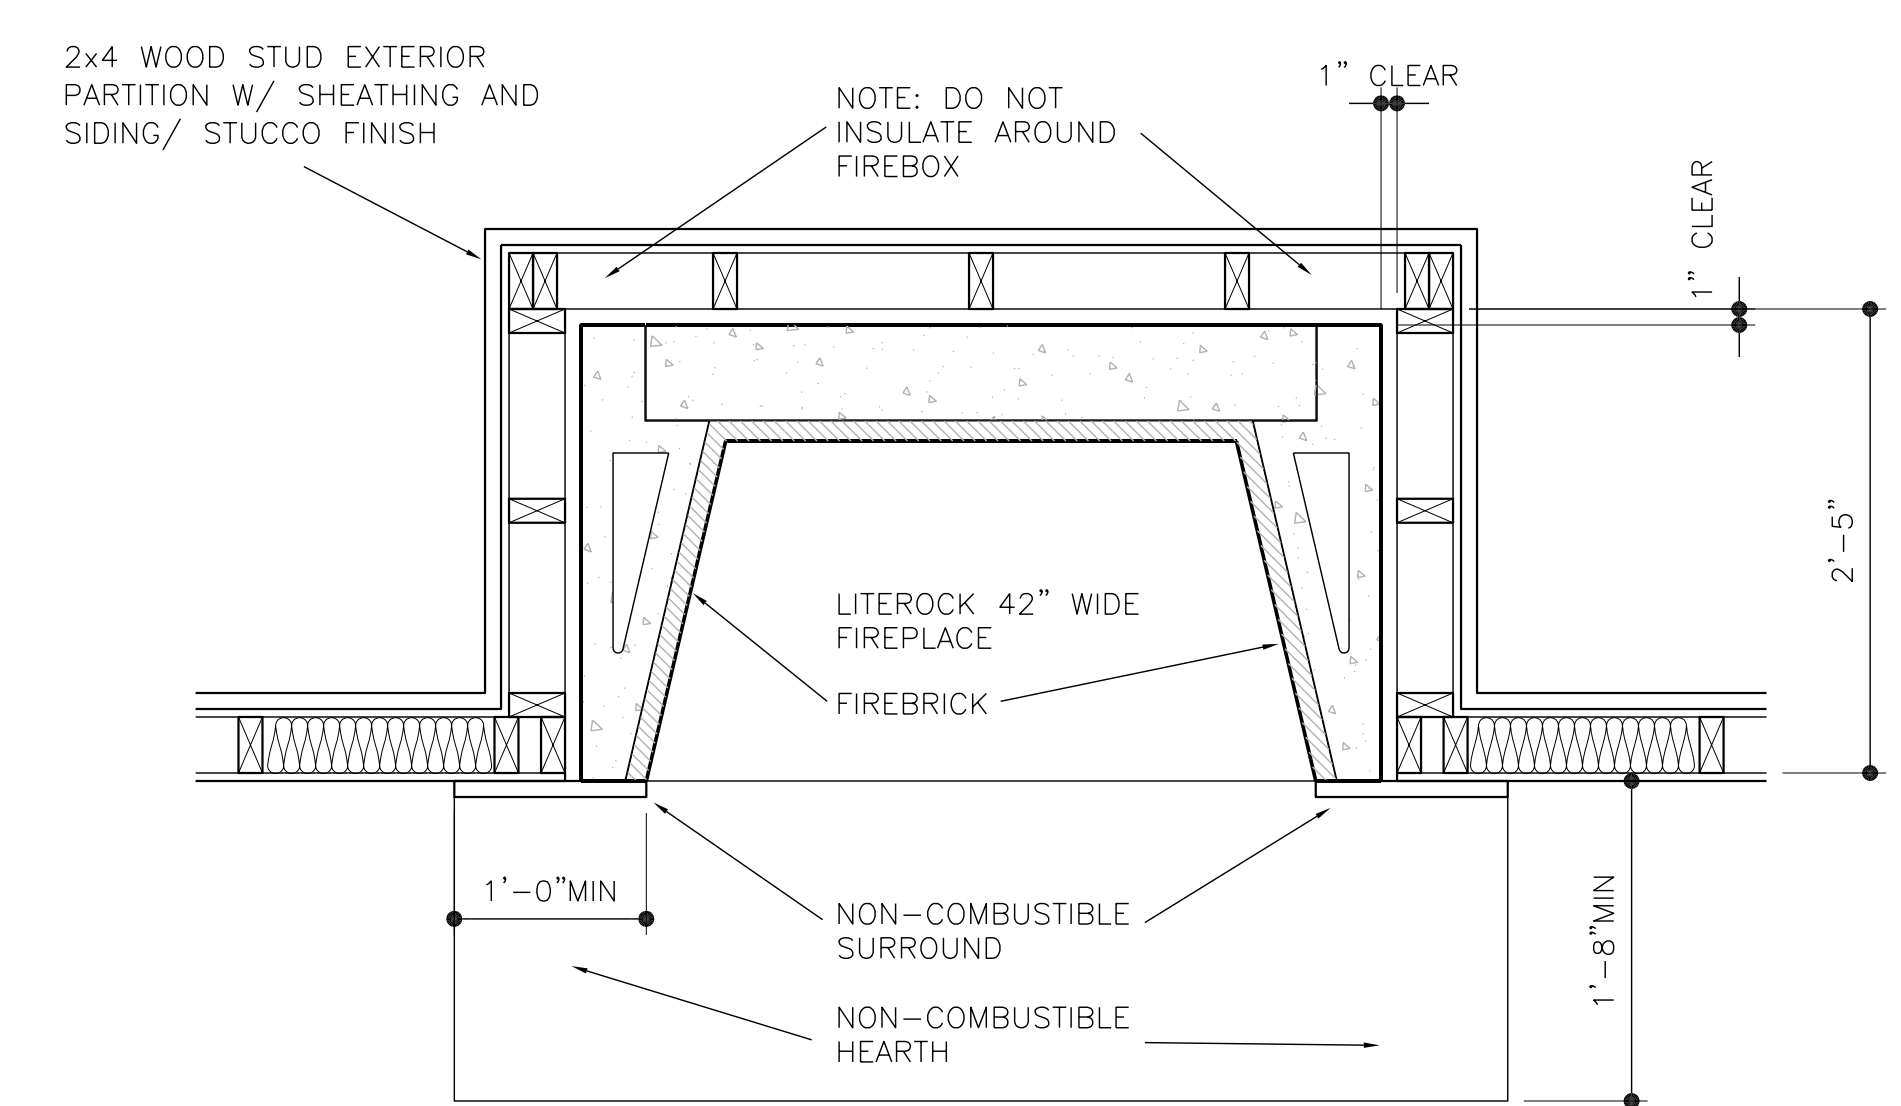

**SECTION**  
SCALE: 1" = 1'-0"

## LITEROCK FIREPLACE CONSTRUCTION SCENARIOS

**PLAN SECTION- "INBOARD" FIREPLACE**

SCALE: 1" = 1'-0"

**PLAN SECTION- "OUTBOARD" FIREPLACE**

SCALE: 1" = 1'-0"

RELEASE DATE **03/18/09**

SCALE **1" = 1'-0"**

**SHEET**