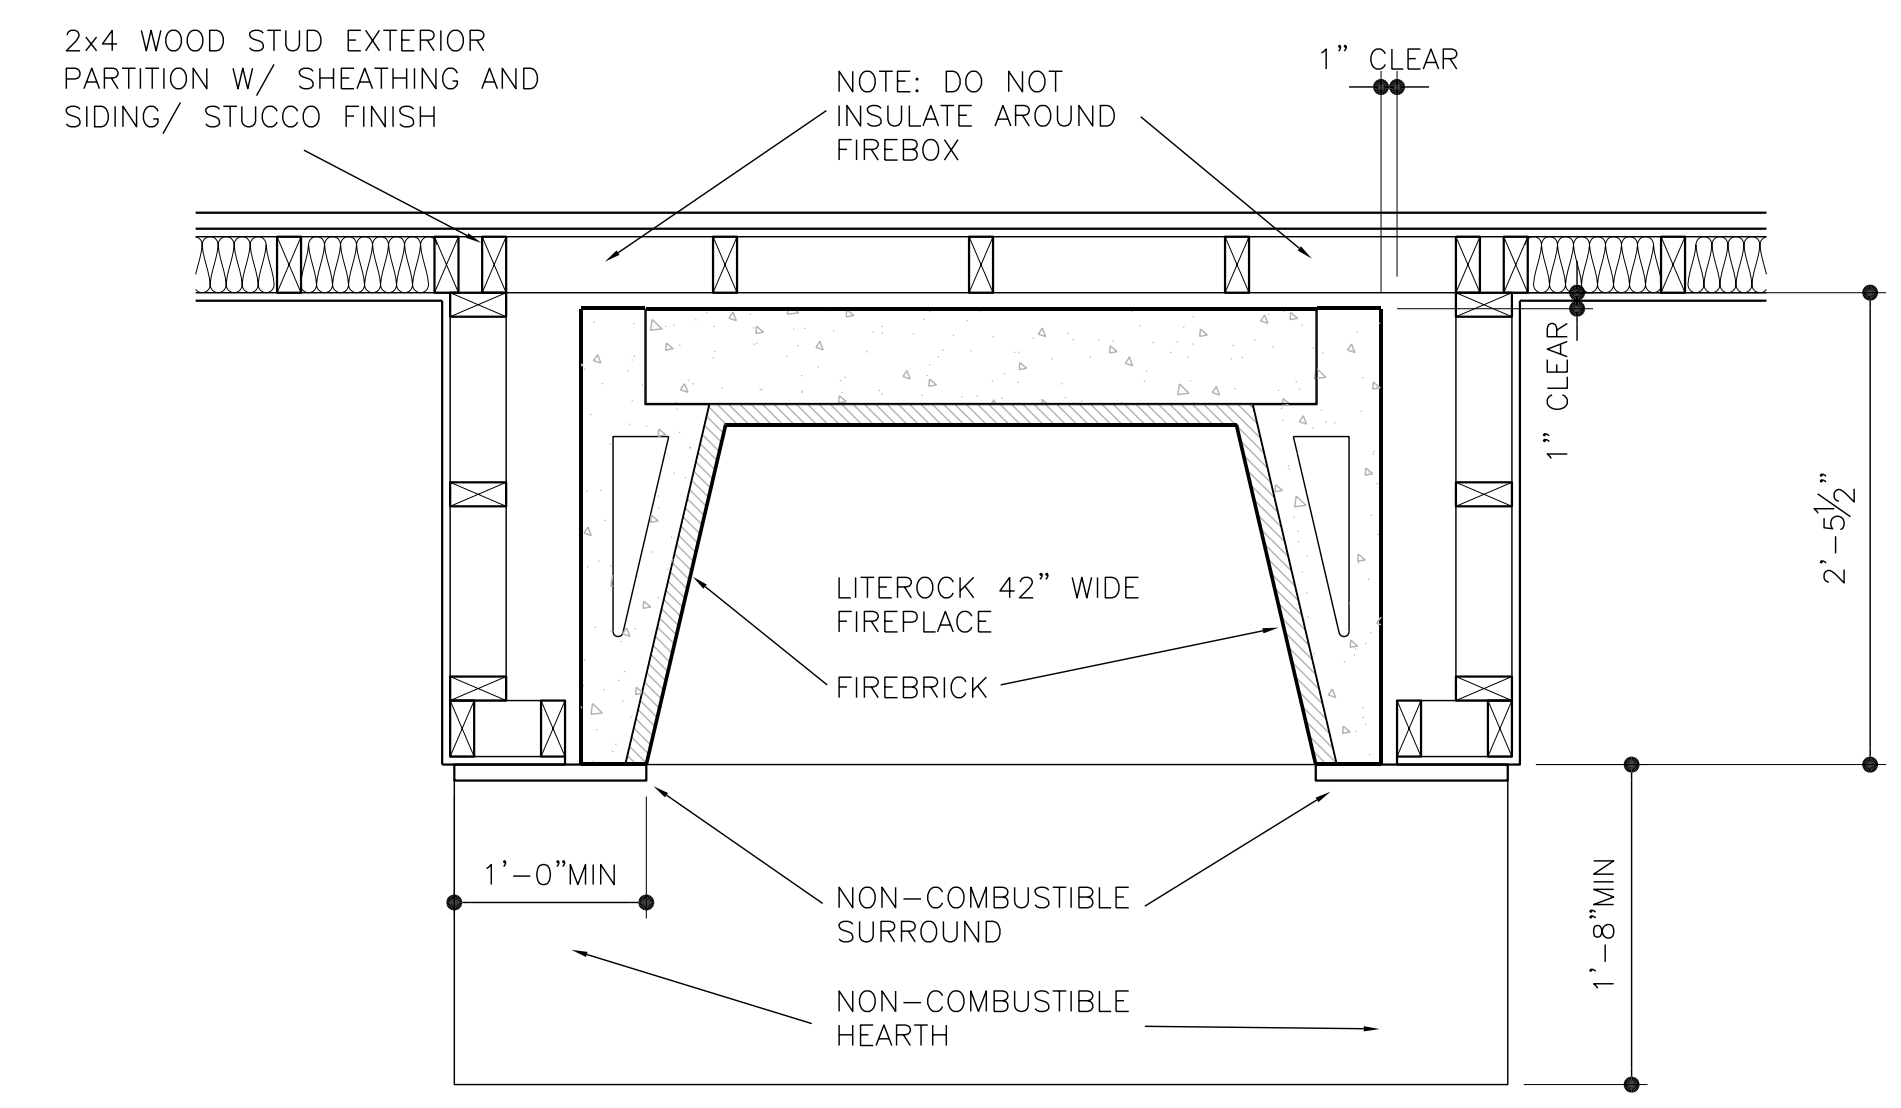

**SECTION**  
SCALE: 1" = 1'-0"

## LITEROCK FIREPLACE CONSTRUCTION SCENARIOS

**PLAN SECTION- "INBOARD" FIREPLACE**

SCALE: 1" = 1'-0"

**PLAN SECTION- "OUTBOARD" FIREPLACE**

SCALE: 1" = 1'-0"

RELEASE DATE **03/18/09**

SCALE **1" = 1'-0"**

**SHEET**